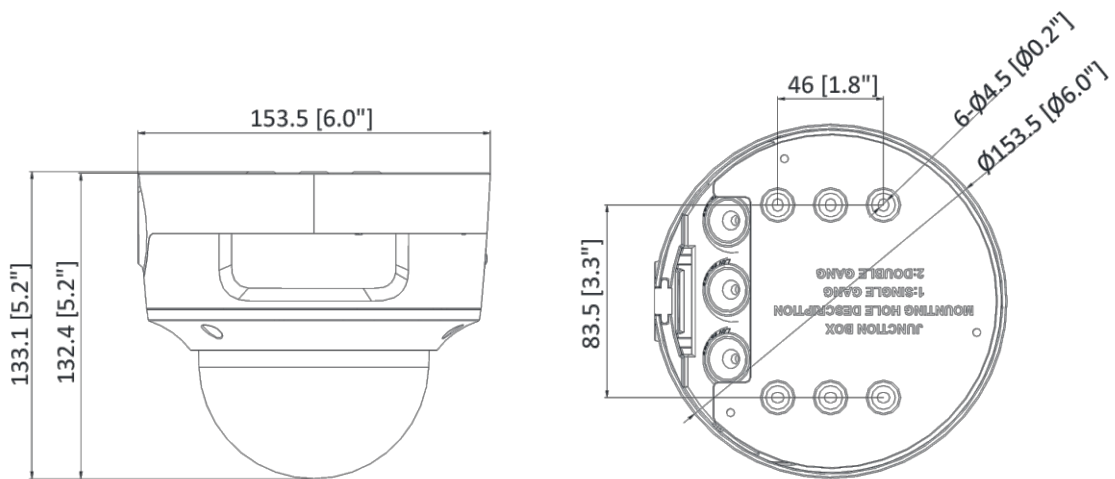

Safety	UL (UL 60950-1); CB (IEC 60950-1:2005 + Am 1:2009 + Am 2:2013, IEC 62368-1:2014); CE-LVD (EN 60950-1:2005 + Am 1:2009 + Am 2:2013, IEC 62368-1:2014); BIS (IS 13252(Part 1):2010+A1:2013+A2:2015); LOA (IEC/EN 60950-1)
Environment	CE-RoHS (2011/65/EU); WEEE (2012/19/EU); Reach (Regulation (EC) No 1907/2006)
Protection	IP67 (IEC 60529-2013), IK10 (IEC 62262:2002)

Available Model

DS-2CD3756G2-IZS (2.7 to 13.5 mm)

Dimension

Unit: mm (inch)