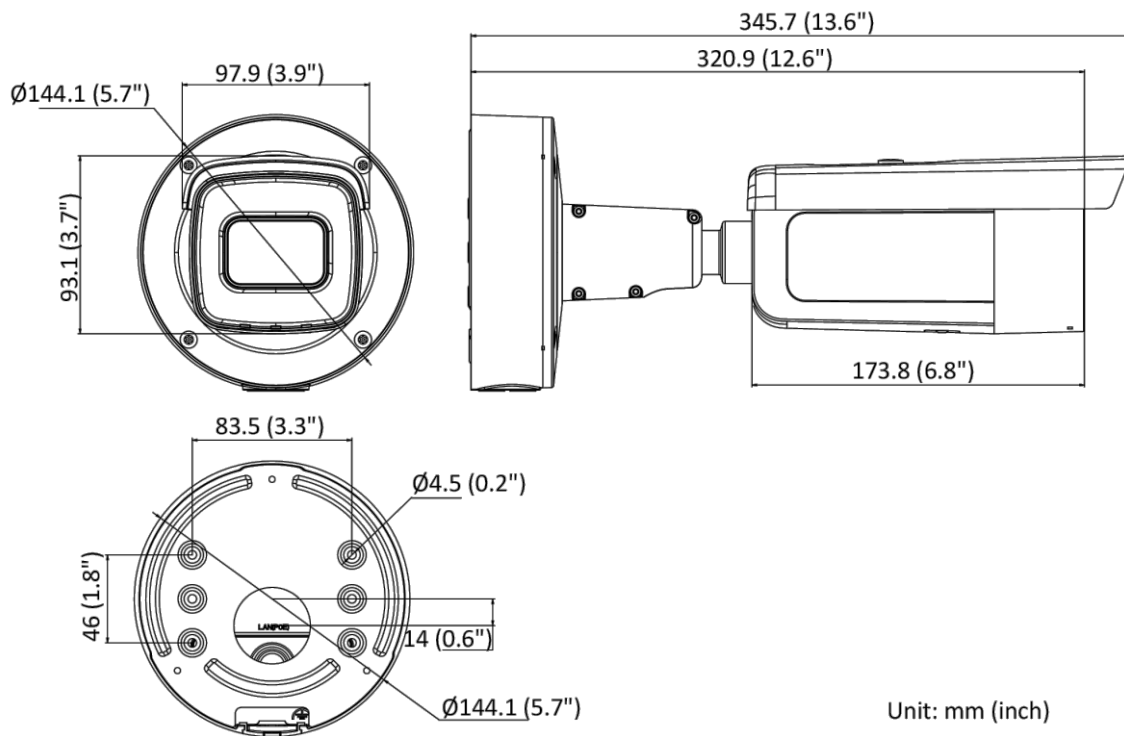

Approval	
EMC	FCC SDoC (47 CFR Part 15, Subpart B); CE-EMC (EN 55032: 2015, EN 61000-3-2: 2014, EN 61000-3-3: 2013, EN 50130-4: 2011 +A1: 2014); IC VoC (ICES-003: Issue 6, 2016); KC (KN 32: 2015, KN 35: 2015)
Safety	UL (UL 60950-1); CB (IEC 60950-1:2005 + Am 1:2009 + Am 2:2013, IEC 62368-1:2014); CE-LVD (EN 60950-1:2005 + Am 1:2009 + Am 2:2013, IEC 62368-1:2014); BIS (IS 13252(Part 1):2010+A1:2013+A2:2015)
Environment	CE-RoHS (2011/65/EU); WEEE (2012/19/EU); Reach (Regulation (EC) No 1907/2006)
Protection	IP67 (IEC 60529-2013), IK10 (IEC 62262:2002)

Available Model

DS-2CD3686G2-IZS (2.7 to 13.5 mm)

Dimension