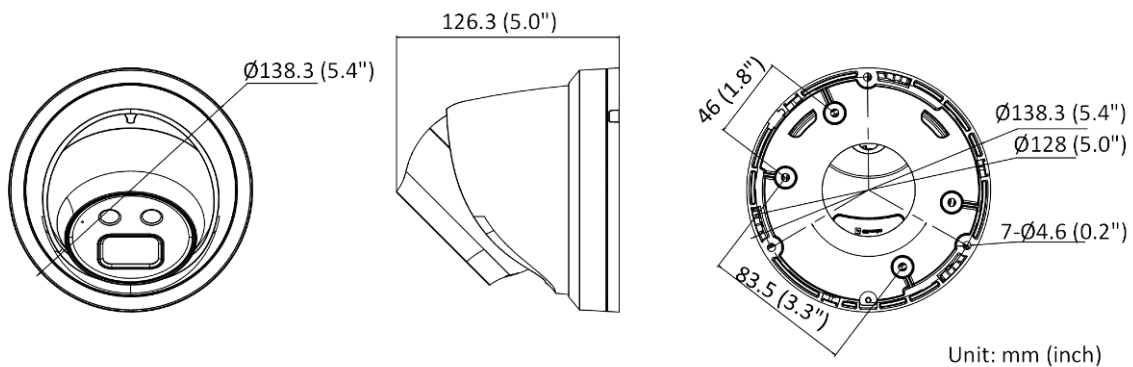

Approval

EMC	FCC SDoC (47 CFR Part 15, Subpart B); CE-EMC (EN 55032: 2015, EN 61000-3-2: 2019, EN 61000-3-3: 2013, EN 50130-4: 2011 +A1: 2014); RCM (AS/NZS CISPR 32: 2015); IC VoC (ICES-003: Issue 6, 2019); KC (KN 32: 2015, KN 35: 2015)
Safety	UL (UL 60950-1); CB (IEC 60950-1: 2005 + Am 1: 2009 + Am 2: 2013, IEC 62368-1: 2014); CE-LVD (EN 60950-1: 2006+A2: 2013, IEC 62368-1: 2014+A11: 2017); BIS (IS 13252(Part 1): 2010+A1: 2013+A2: 2015); LOA (SANS IEC60950-1)
Environment	CE-RoHS (2011/65/EU); WEEE (2012/19/EU); Reach (Regulation (EC) No 1907/2006)
Protection	IP67 (IEC 60529-2013)

▪ **Available Model**

DS-2CD3326G2-ISU (2.8/4/6 mm)

▪ **Dimension**