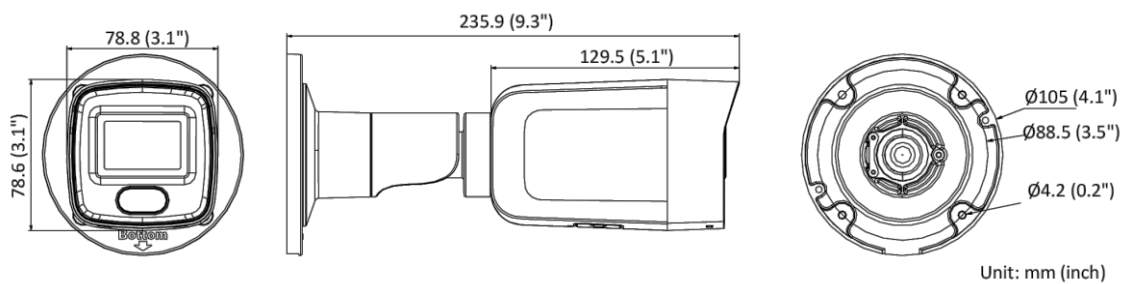

Approval	
EMC	FCC SDoC (47 CFR Part 15, Subpart B); CE-EMC (EN 55032: 2015, EN 61000-3-2: 2014, EN 61000-3-3: 2013, EN 50130-4: 2011 +A1: 2014); IC VoC (ICES-003: Issue 6, 2016); KC (KN 32: 2015, KN 35: 2015)
Safety	UL (UL 60950-1); CB (IEC 60950-1:2005 + Am 1:2009 + Am 2:2013, IEC 62368-1:2014); CE-LVD (EN 60950-1:2005 + Am 1:2009 + Am 2:2013, IEC 62368-1:2014); BIS (IS 13252(Part 1):2010+A1:2013+A2:2015)
Environment	CE-RoHS (2011/65/EU); WEEE (2012/19/EU); Reach (Regulation (EC) No 1907/2006)
Protection	IP67 (IEC 60529-2013)

Available Model

DS-2CD3086G2-IS (2.8/4/6 mm)

Dimension