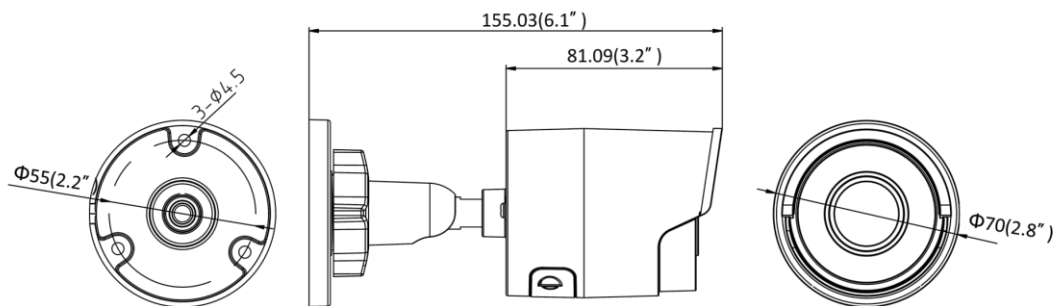

Web Client Language	32 languages English, Russian, Estonian, Bulgarian, Hungarian, Greek, German, Italian, Czech, Slovak, French, Polish, Dutch, Portuguese, Spanish, Romanian, Danish, Swedish, Norwegian, Finnish, Croatian, Slovenian, Serbian, Turkish, Korean, Traditional Chinese, Thai, Vietnamese, Japanese, Latvian, Lithuanian, Portuguese (Brazil)
Power Supply	12 VDC $\pm$ 25%, Φ 5.5 mm coaxial power plug; PoE (802.3af, class 3)
Power Consumption and Current	12 VDC, 0.4 A, max. 6W; PoE: (802.3af, 36V to 57V), 0.2 A to 0.1 A, max. 7.5W
Protection Level	IP67
Material	Metal
Dimensions	Camera: Φ 70 $\times$ 155.03 mm (Φ 2.8" $\times$ 6.1") Package: 216 $\times$ 121 $\times$ 118 mm (8.5" $\times$ 4.8" $\times$ 4.7")
Weight	Camera: approx. 410 g (0.9 lb.)

Available Model

DS-2CD3063G0-I (2.8/4/6 mm)

Dimension

Accessory