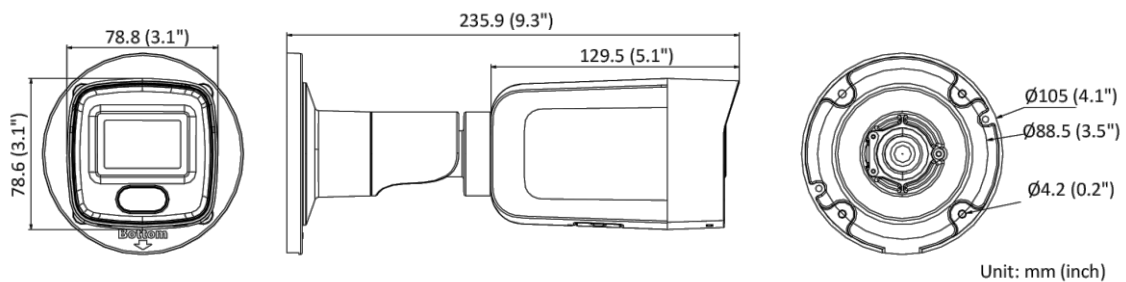

Approval

EMC	FCC SDoC (47 CFR Part 15, Subpart B); CE-EMC (EN 55032: 2015, EN 61000-3-2: 2014, EN 61000-3-3: 2013, EN 50130-4: 2011 +A1: 2014); RCM (AS/NZS CISPR 32: 2015); IC VoC (ICES-003: Issue 6, 2016); KC (KN 32: 2015, KN 35: 2015)
Safety	UL (UL 60950-1); CB (IEC 60950-1:2005 + Am 1:2009 + Am 2:2013, IEC 62368-1:2014); CE-LVD (EN 60950-1:2005 + Am 1:2009 + Am 2:2013, IEC 62368-1:2014); BIS (IS 13252(Part 1):2010+A1:2013+A2:2015); LOA (IEC/EN 60950-1)
Environment	CE-RoHS (2011/65/EU); WEEE (2012/19/EU); Reach (Regulation (EC) No 1907/2006)
Protection	IP67 (IEC 60529-2013)

Available Model

DS-2CD3056G2-IS (2.8/4/6 mm)

Dimension