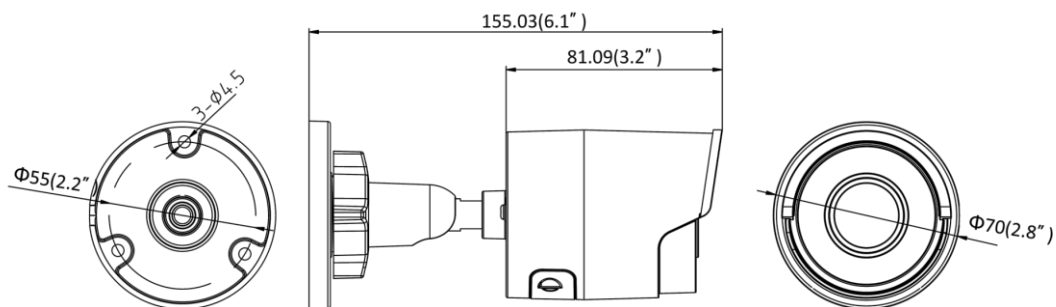

Web Client Language	32 languages English, Russian, Estonian, Bulgarian, Hungarian, Greek, German, Italian, Czech, Slovak, French, Polish, Dutch, Portuguese, Spanish, Romanian, Danish, Swedish, Norwegian, Finnish, Croatian, Slovenian, Serbian, Turkish, Korean, Traditional Chinese, Thai, Vietnamese, Japanese, Latvian, Lithuanian, Portuguese (Brazil)
Power Supply	12 VDC $\pm$ 25%, Φ 5.5 mm coaxial power plug; PoE (802.3af, class 3)
Power Consumption and Current	12 VDC, 0.5A, max. 6W; PoE (802.3af, 36V to 57V), 0.2A to 0.1A, max. 7.5W
Protection Level	IP67
Material	Metal
Dimensions	Camera: Φ 70 $\times$ 155.03 mm (Φ 2.8" $\times$ 6.1") Package: 216 $\times$ 121 $\times$ 118 mm (8.5" $\times$ 4.8" $\times$ 4.7")
Weight	Camera: Approx. 420 g (0.9 lb.) With Package: Approx. 700 g (1.5 lb.)

Available Model

DS-2CD3043G0-I (2.8/4/6 mm)

Dimension

Accessory