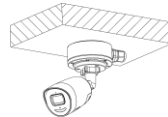

Available Model

DS-2CD3026G2-IU/SL (2.8/4/6 mm)

Dimension

Accessory Optional

DS-1280ZJ-XS Junction Box

Distributed by

Authorised Reseller in Cambodia. Powercom Group Co., Ltd.

No.10, Street 420, Sangkat Boeung Trabek,
Khan Chamkarmorn, Phnom Penh, Cambodia.
Tel: (+855)23 990 630; Fax: (+855)23 990 631
Email: info@powercom-group.com
<https://www.powercom-group.com>