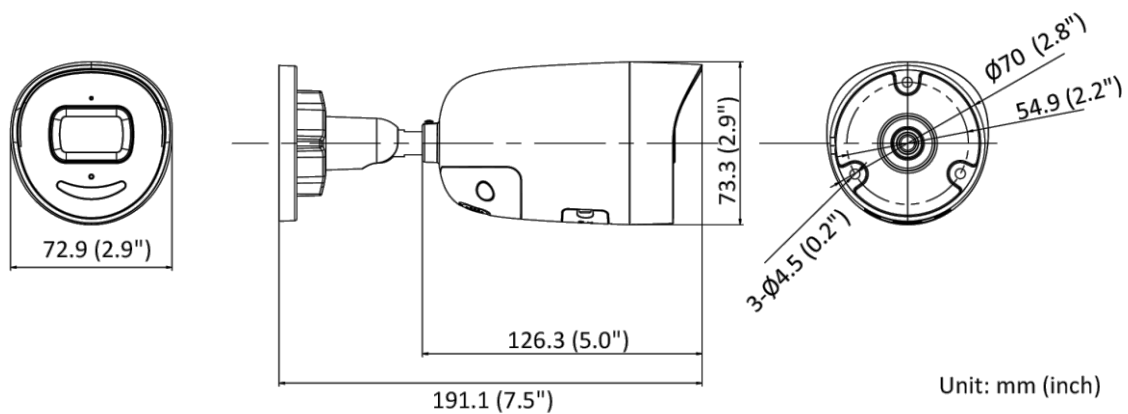

Approval

EMC	FCC SDoC (47 CFR Part 15, Subpart B); CE-EMC (EN 55032: 2015, EN 61000-3-2: 2019, EN 61000-3-3: 2013, EN 50130-4: 2011 +A1: 2014); IC VoC (ICES-003: Issue 6, 2019); KC (KN 32: 2015, KN 35: 2015)
Safety	UL (UL 60950-1); CB (IEC 60950-1:2005 + Am 1:2009 + Am 2:2013, IEC 62368-1:2014); CE-LVD (EN 60950-1:2006+A2:2013, IEC 62368-1:2014+A11:2017); BIS (IS 13252(Part 1):2010+A1:2013+A2:2015)
Environment	CE-RoHS (2011/65/EU); WEEE (2012/19/EU); Reach (Regulation (EC) No 1907/2006)
Protection	IP67 (IEC 60529-2013)

Available Model

DS-2CD3026G2-IU/SL (2.8/4/6 mm)

Dimension