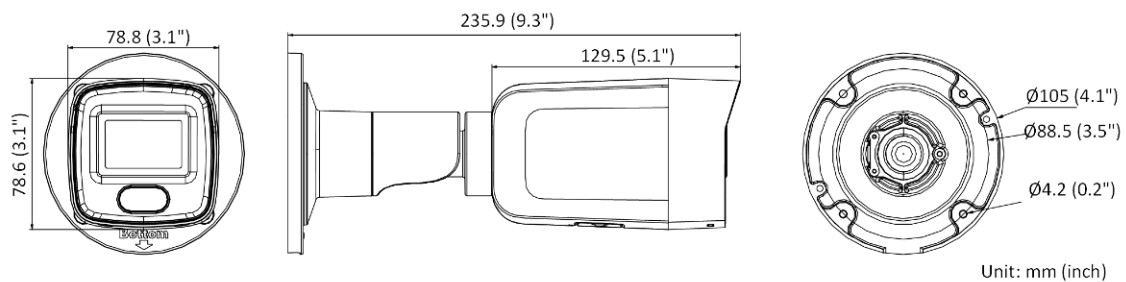

Approval

EMC	FCC SDoC (47 CFR Part 15, Subpart B); CE-EMC (EN 55032: 2015, EN 61000-3-2: 2014, EN 61000-3-3: 2013, EN 50130-4: 2011 +A1: 2014); RCM (AS/NZS CISPR 32: 2015); IC VoC (ICES-003: Issue 6, 2016); KC (KN 32: 2015, KN 35: 2015)
Safety	UL (UL 60950-1); CB (IEC 60950-1:2005 + Am 1:2009 + Am 2:2013, IEC 62368-1:2014); CE-LVD (EN 60950-1:2005 + Am 1:2009 + Am 2:2013, IEC 62368-1:2014); BIS (IS 13252(Part 1):2010+A1:2013+A2:2015); LOA (IEC/EN 60950-1)
Environment	CE-RoHS (2011/65/EU); WEEE (2012/19/EU); Reach (Regulation (EC) No 1907/2006)
Protection	IP67 (IEC 60529-2013)

Available Model

DS-2CD3026G2-IS (2.8/4/6 mm)

Dimension