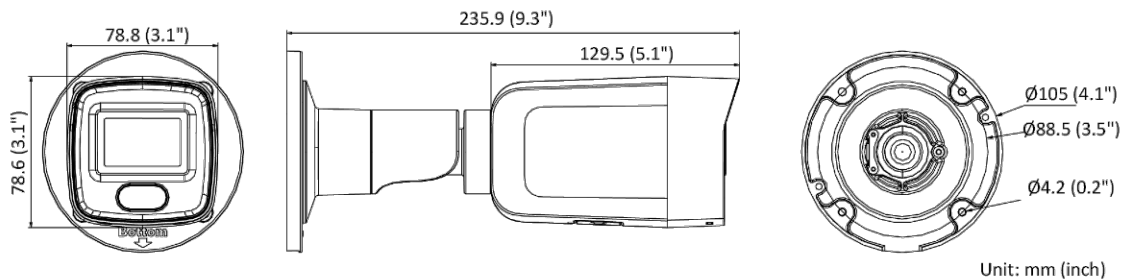

Approval	
EMC	FCC SDoC (47 CFR Part 15, Subpart B); CE-EMC (EN 55032: 2015, EN 61000-3-2: 2014, EN 61000-3-3: 2013, EN 50130-4: 2011 +A1: 2014); RCM (AS/NZS CISPR 32: 2015); IC VoC (ICES-003: Issue 6, 2016); KC (KN 32: 2015, KN 35: 2015)
Safety	UL (UL 60950-1); CB (IEC 60950-1:2005 + Am 1:2009 + Am 2:2013, IEC 62368-1:2014); CE-LVD (EN 60950-1:2005 + Am 1:2009 + Am 2:2013, IEC 62368-1:2014); BIS (IS 13252(Part 1):2010+A1:2013+A2:2015); LOA (IEC/EN 60950-1)
Environment	CE-RoHS (2011/65/EU); WEEE (2012/19/EU); Reach (Regulation (EC) No 1907/2006)
Protection	IP67 (IEC 60529-2013)

Available Model

DS-2CD3026G2-IS (2.8/4/6 mm)

Dimension