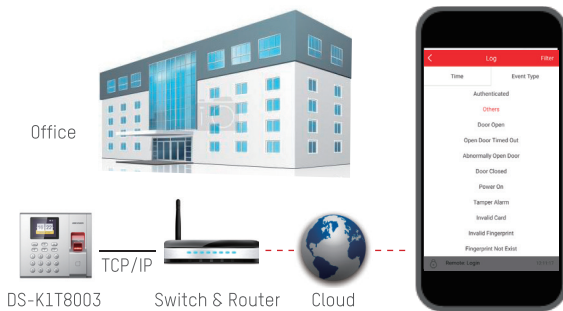

02. DEDICATED MANAGEMENT SOFTWARE For Access Control & Time Attendance

Access control and time attendance setup wizard is user-friendly and easy to use

Supports SQL Server database to integrates with 3rd-party software

03. REMOTE MOBILE APP

*Supported by DS-K1T8003 only

04. TIME ATTENDANCE MANAGEMENT AT MULTIPLE LOCATIONS

Transfer time attendance data via E-Home 5.0 on public network

PRODUCT SHOWCASE

Access Control & Time Attendance Terminal (Silver)