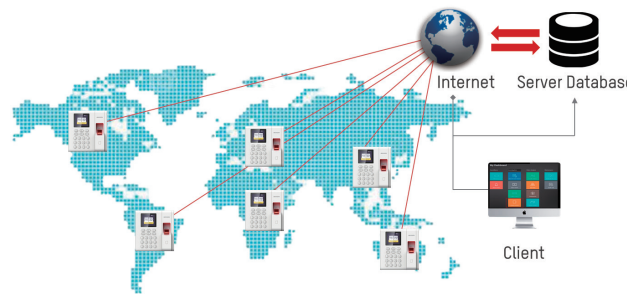

02. DEDICATED MANAGEMENT SOFTWARE For Access Control & Time Attendance

Access control and time attendance setup wizard is user-friendly and easy to use

Supports SQL Server database to integrates with 3rd-party software

03. REMOTE MOBILE APP

*Supported by DS-K1T8003 only

04. TIME ATTENDANCE MANAGEMENT AT MULTIPLE LOCATIONS

Transfer time attendance data via E-Home 5.0 on public network

PRODUCT SHOWCASE

Access Control & Time Attendance Terminal (Silver)