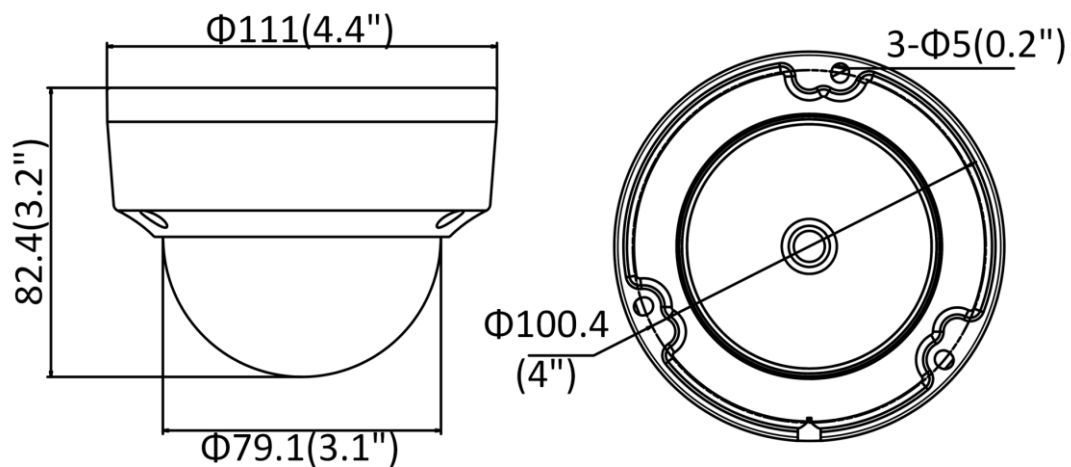

Dimension

Accessory